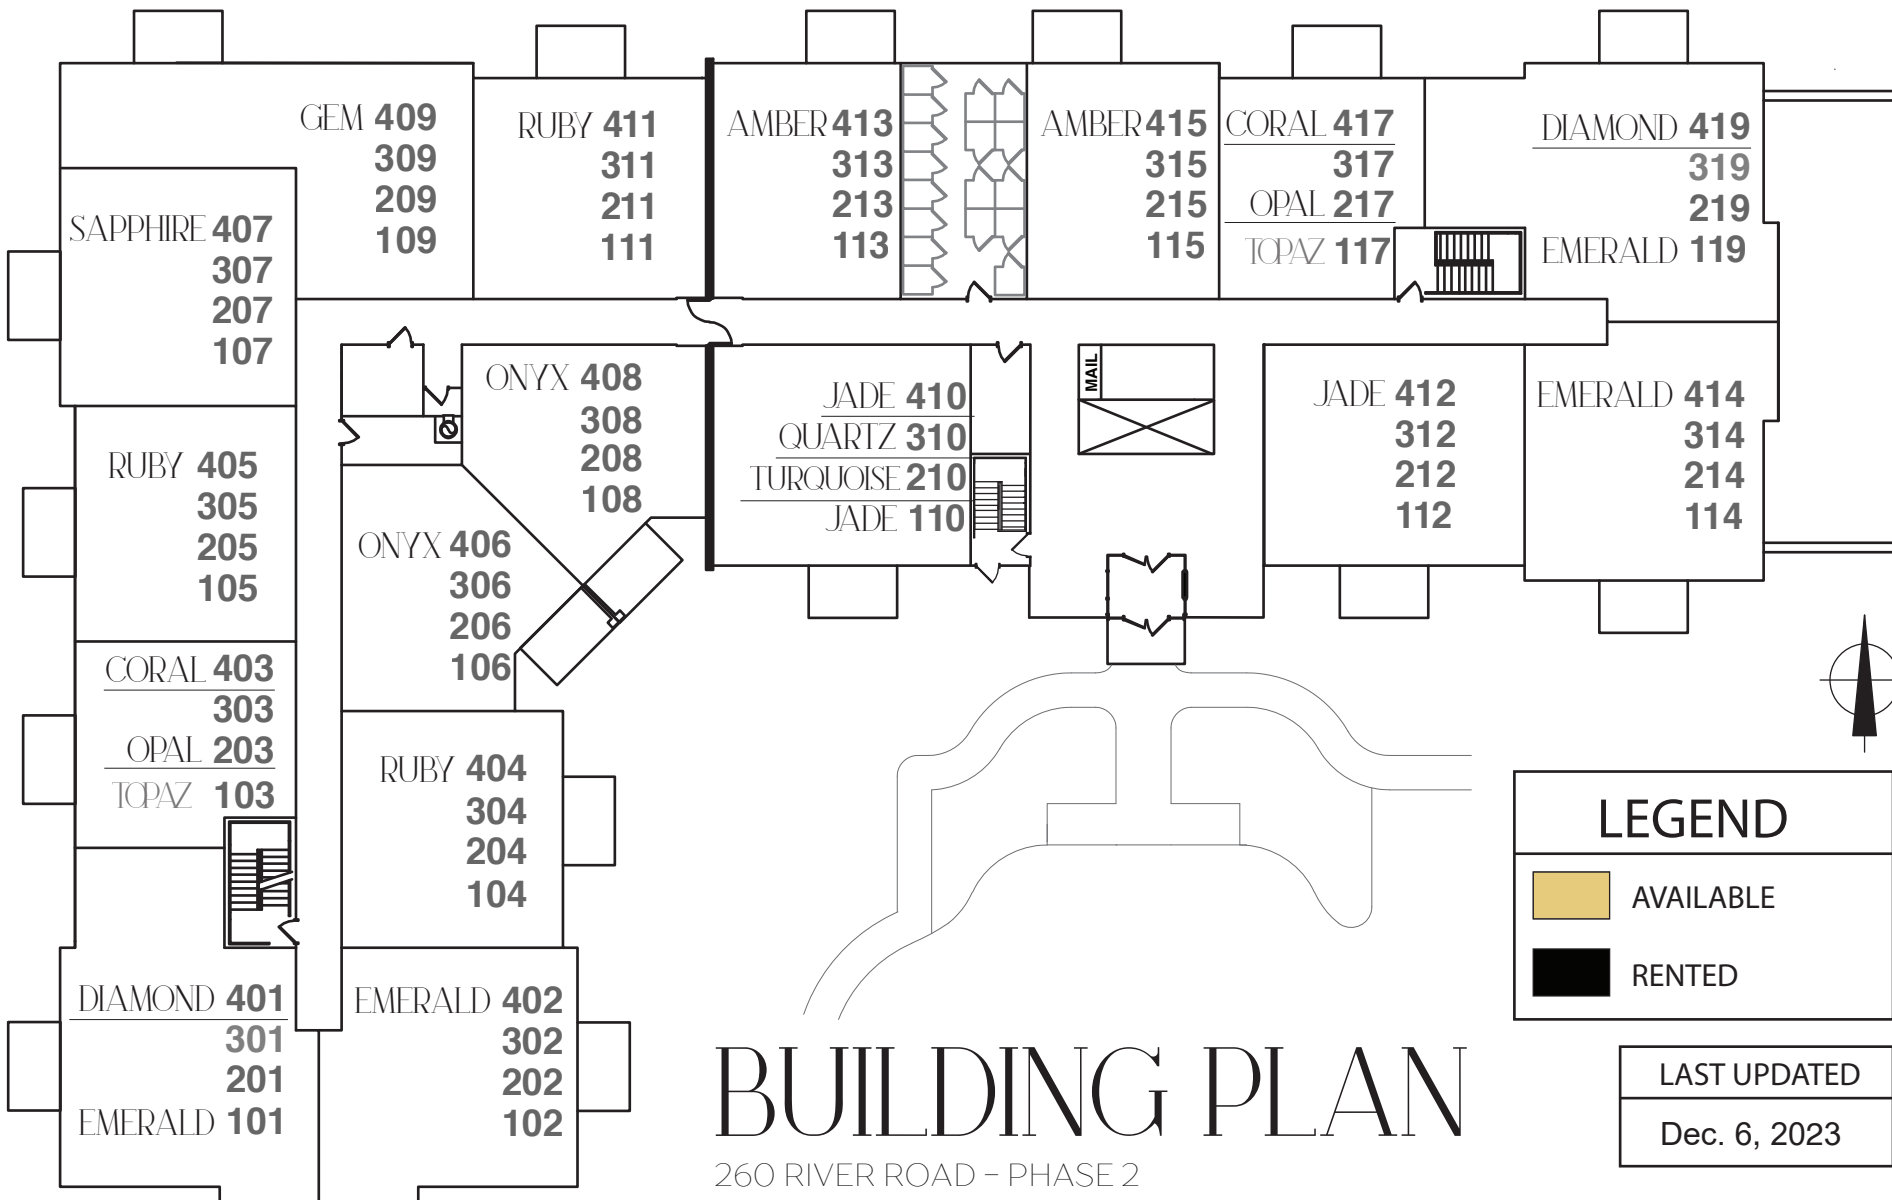

— RED RIVER —

— RIVER ROAD —

**LEGEND**

- AVAILABLE
- RENTED

LAST UPDATED  
Dec. 6, 2023

# BUILDING PLAN

260 RIVER ROAD - PHASE 2